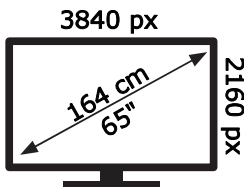

ENERG

VOX

65SWU530B

85 kWh/1000h

ABCDEF **G**

149 kWh/1000h

50665648